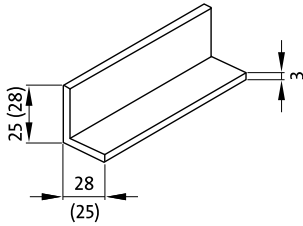

emco swimming pool grates Angled profiles

Model 780

Description

Angled profiles with dimensions of 25 x 28 x 3 mm or 28 x 25 x 3 mm suitable for swimming pool gratings with construction heights of 22 and 25 mm. For straight profiles only.

Model 780

Colours

White - similar to
RAL 9010

Material	Polyester (fibre-glass reinforced)	Service and services
	The wall anchors that are required (chrome-nickel steel) are included in the scope of delivery.	Dimensioning
		Installation service
		Repairs